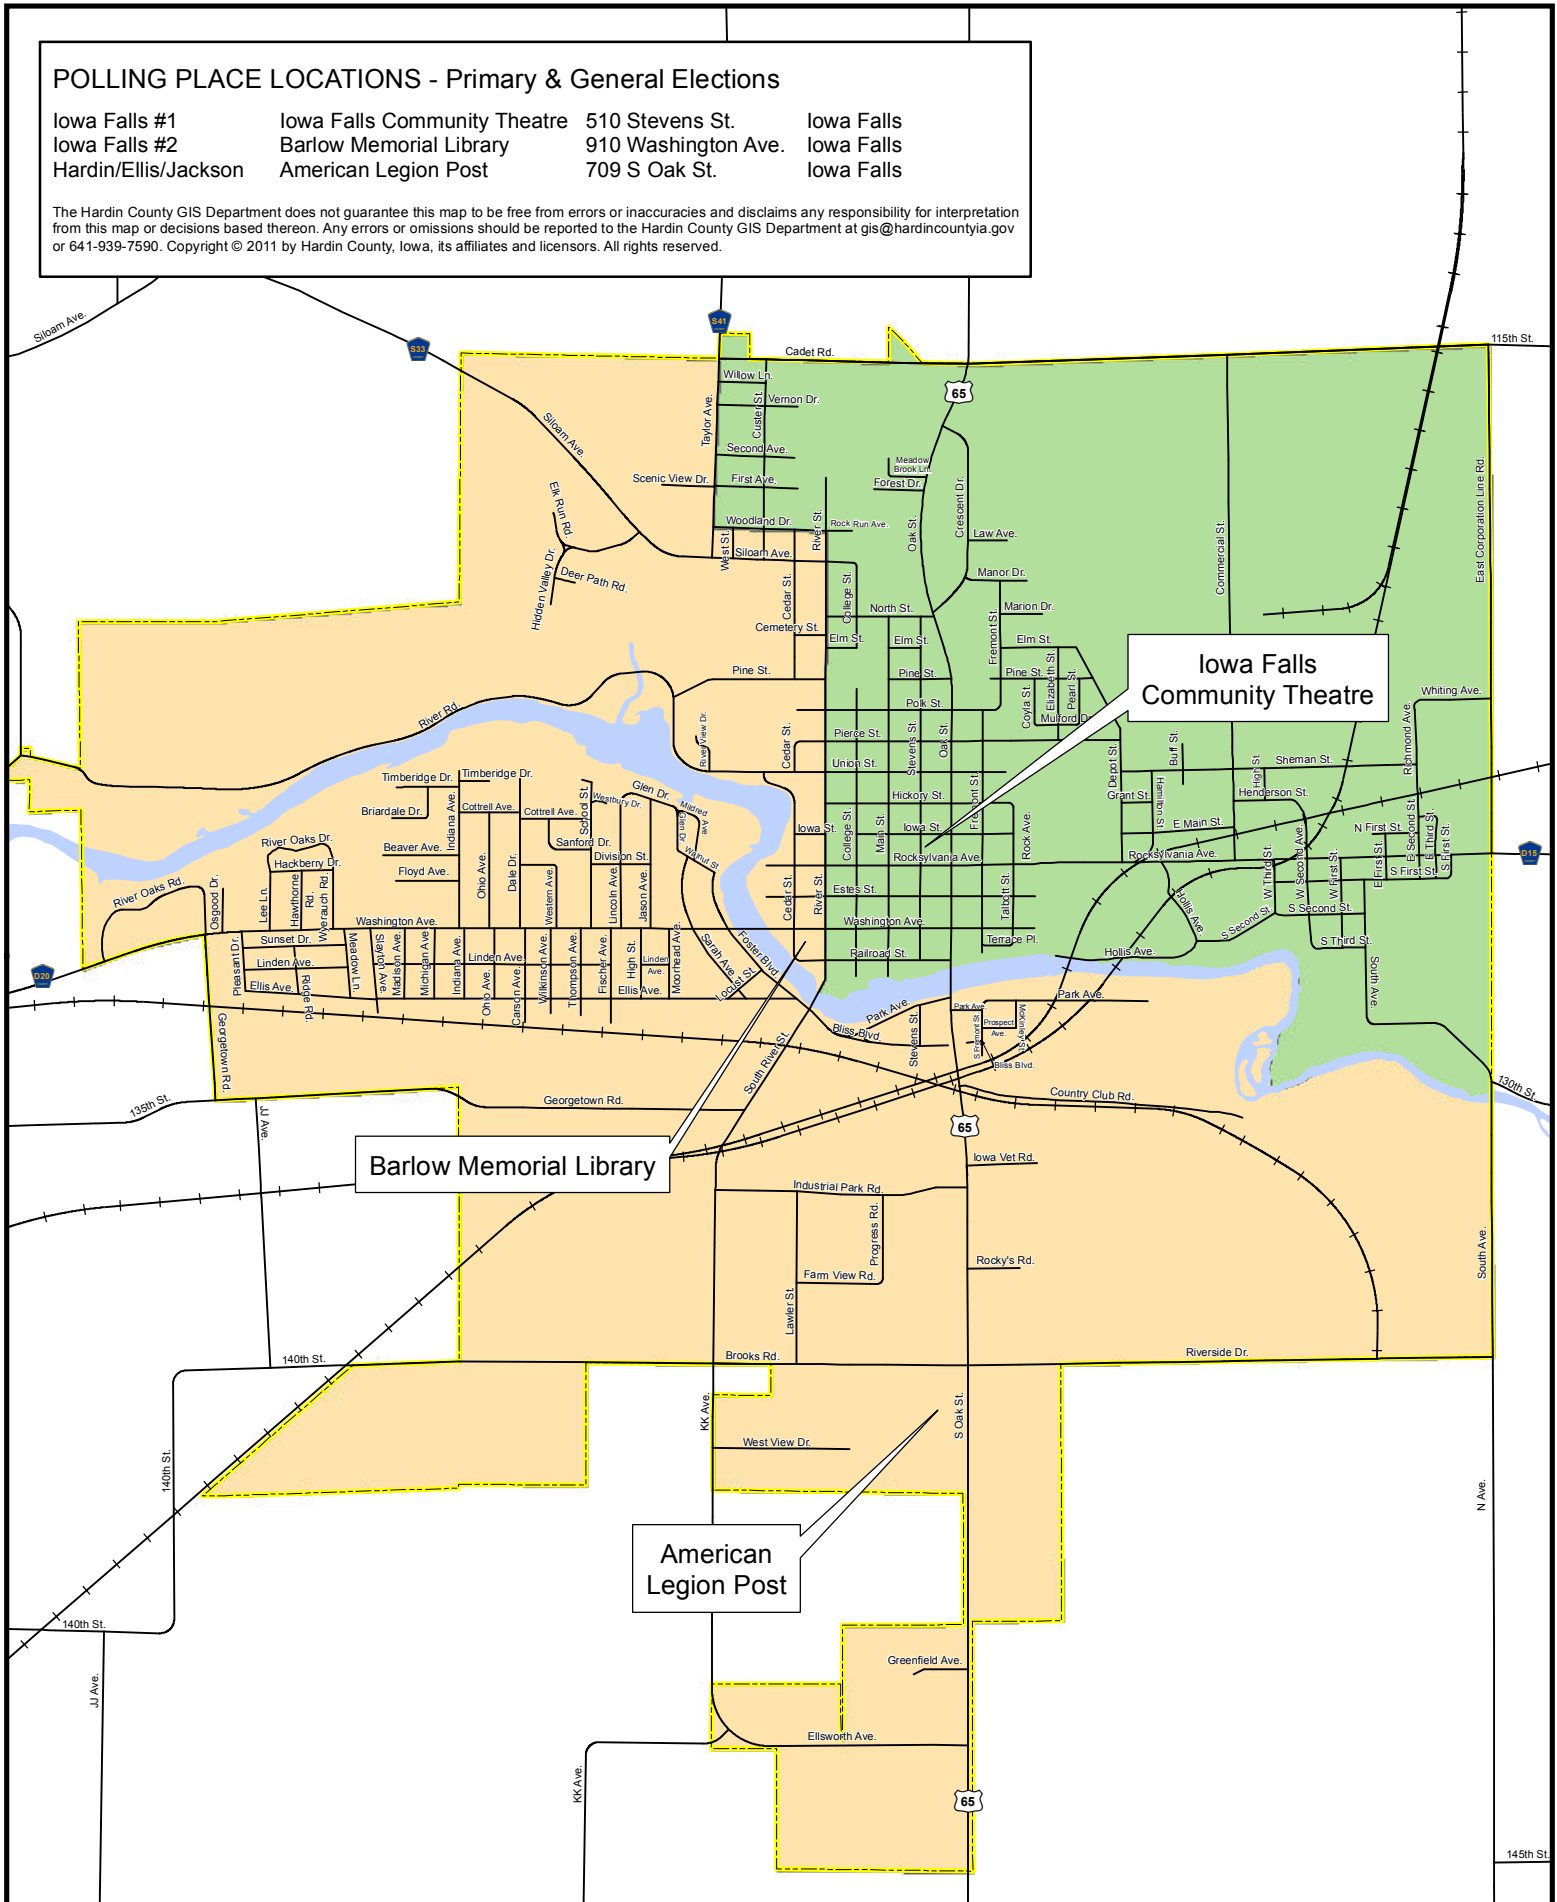

City of Iowa Falls

PRIMARY & GENERAL ELECTION PRECINCT MAP

0 0.25 0.5 Miles

POLLING PLACE LOCATIONS - Primary & General Elections

Iowa Falls #1	Iowa Falls Community Theatre	510 Stevens St.	Iowa Falls
Iowa Falls #2	Barlow Memorial Library	910 Washington Ave.	Iowa Falls
Hardin/Ellis/Jackson	American Legion Post	709 S Oak St.	Iowa Falls

The Hardin County GIS Department does not guarantee this map to be free from errors or inaccuracies and disclaims any responsibility for interpretation from this map or decisions based thereon. Any errors or omissions should be reported to the Hardin County GIS Department at gis@hardincountyia.gov or 641-939-7590. Copyright © 2011 by Hardin County, Iowa, its affiliates and licensors. All rights reserved.

Iowa Falls
Community Theatre

Barlow Memorial Library

American
Legion Post