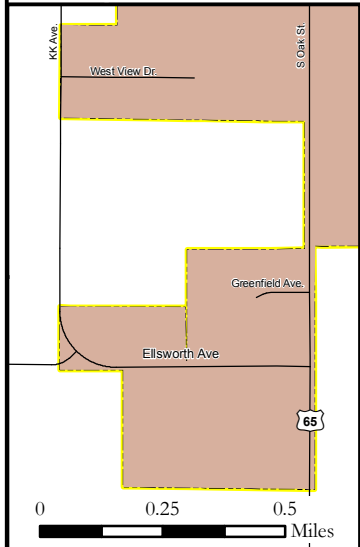

City of Iowa Falls, Iowa

Garbage Pick-Up Schedule

Garbage Pick-Up Day

- Monday
 - Tuesday
 - Wednesday
 - Thursday
 - Friday
- Roads
 - Railroads
 - Corporate Limits
 - Water

Jennings Lake Business Park

The Hardin County GIS Department does not guarantee this map to be free from errors or inaccuracies and disclaims any responsibility for interpretation from this map or decisions based thereon. Any errors or omissions should be reported to the Hardin County GIS Department at 641-939-7590 or gis@co.hardin.ia.us.