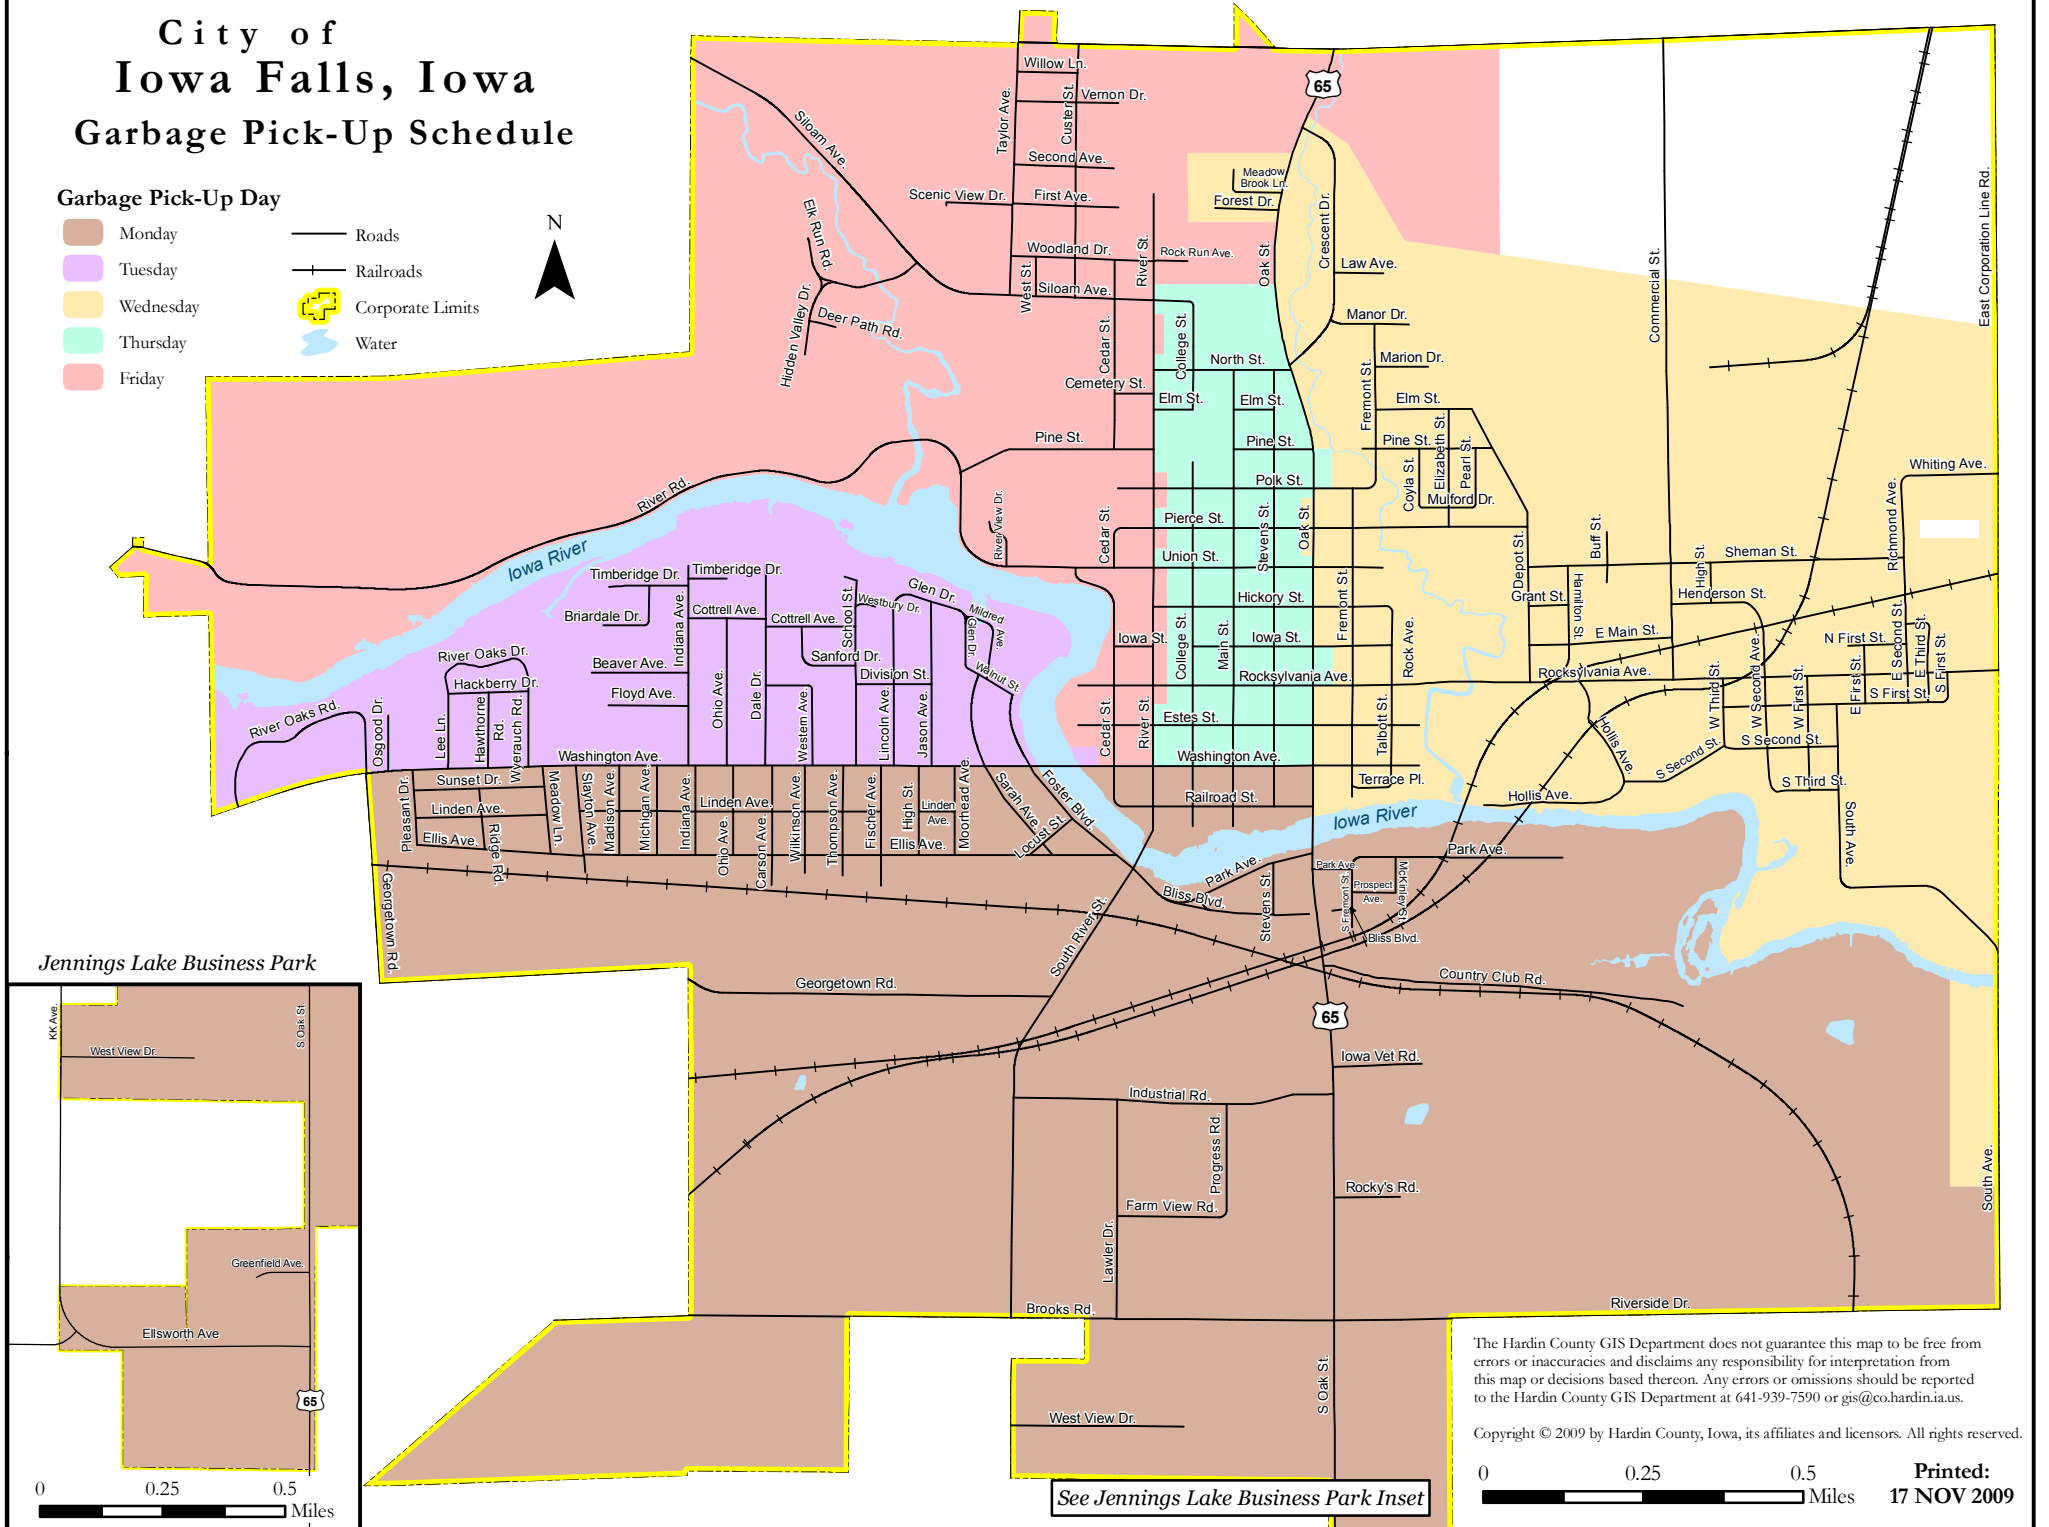

City of Iowa Falls, Iowa

Garbage Pick-Up Schedule

Garbage Pick-Up Day

- Monday
 - Tuesday
 - Wednesday
 - Thursday
 - Friday
- Roads
 - Railroads
 - Corporate Limits
 - Water

Jennings Lake Business Park

The Hardin County GIS Department does not guarantee this map to be free from errors or inaccuracies and disclaims any responsibility for interpretation from this map or decisions based thereon. Any errors or omissions should be reported to the Hardin County GIS Department at 641-939-7590 or gis@co.hardin.ia.us.

Copyright © 2009 by Hardin County, Iowa, its affiliates and licensors. All rights reserved.

See Jennings Lake Business Park Inset