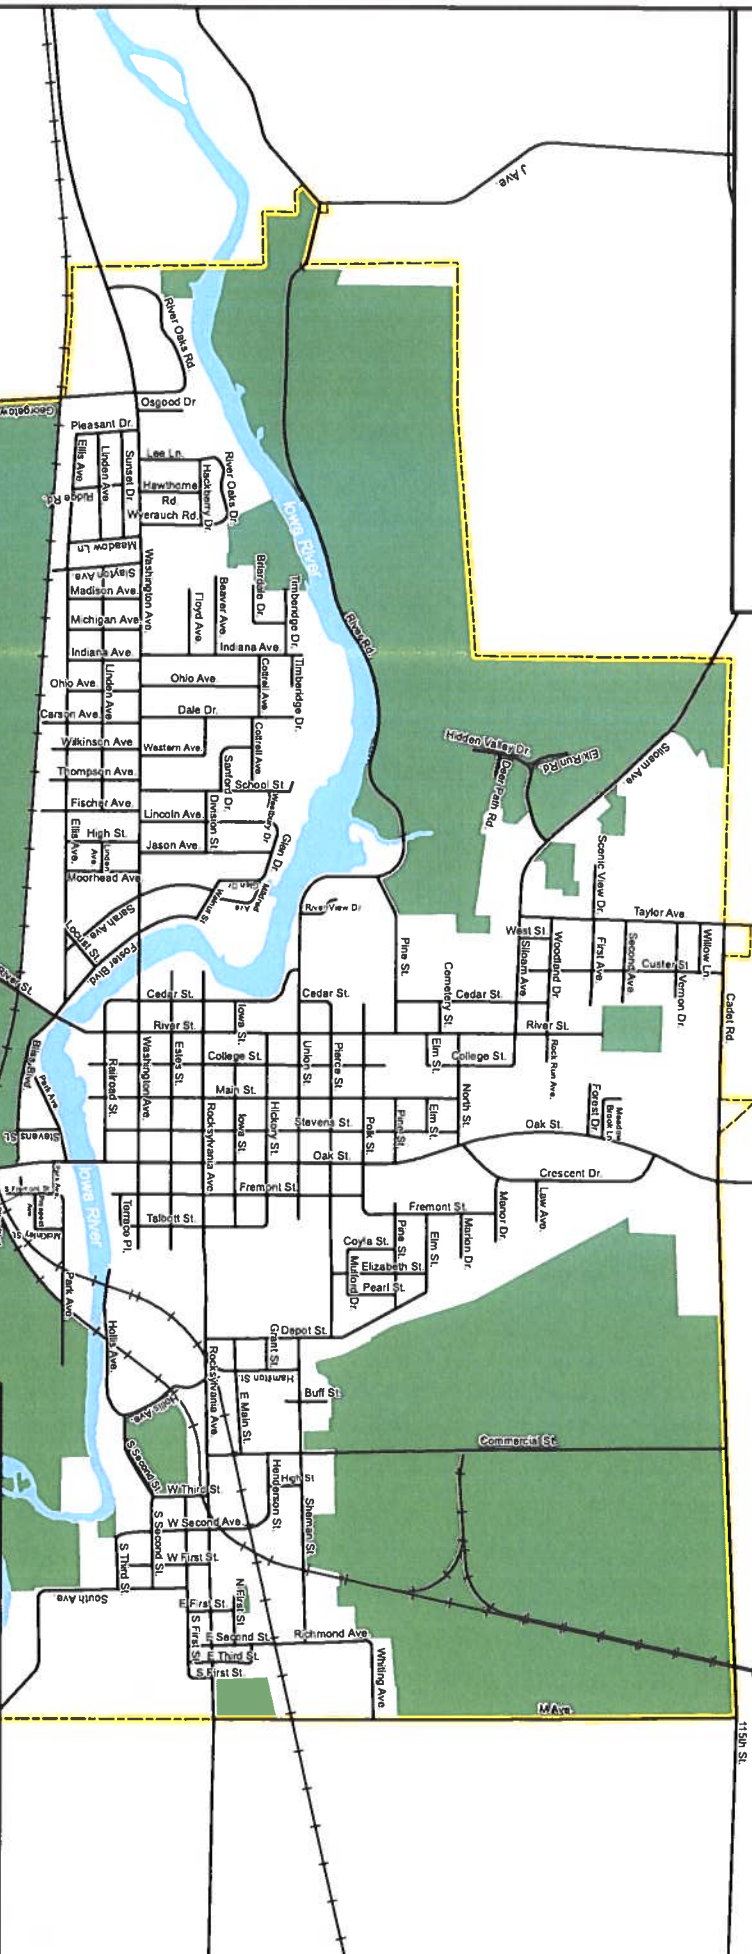

I o w a F a l l s

Within City Limits Deer Bow Hunting Map

****Doe Hunting Only****

Legend

-  Deer Bow Hunting
-  Boundaries
-  Corporate Limits
-  Road
-  Railroad
-  Water

- Hunters are required to have the following:
- Property owner's written permission
 - State Deer Tag
 - Completed bow proficiency training

The Hardin County IT Department produced this map in conjunction with the City of Iowa Falls and does not guarantee this map to be free from errors or inaccuracies and disclaims any responsibility for interpretation from this map or decisions based thereon. Any questions about the information provided on this map should be directed to the City of Iowa Falls at 641-648-2527.